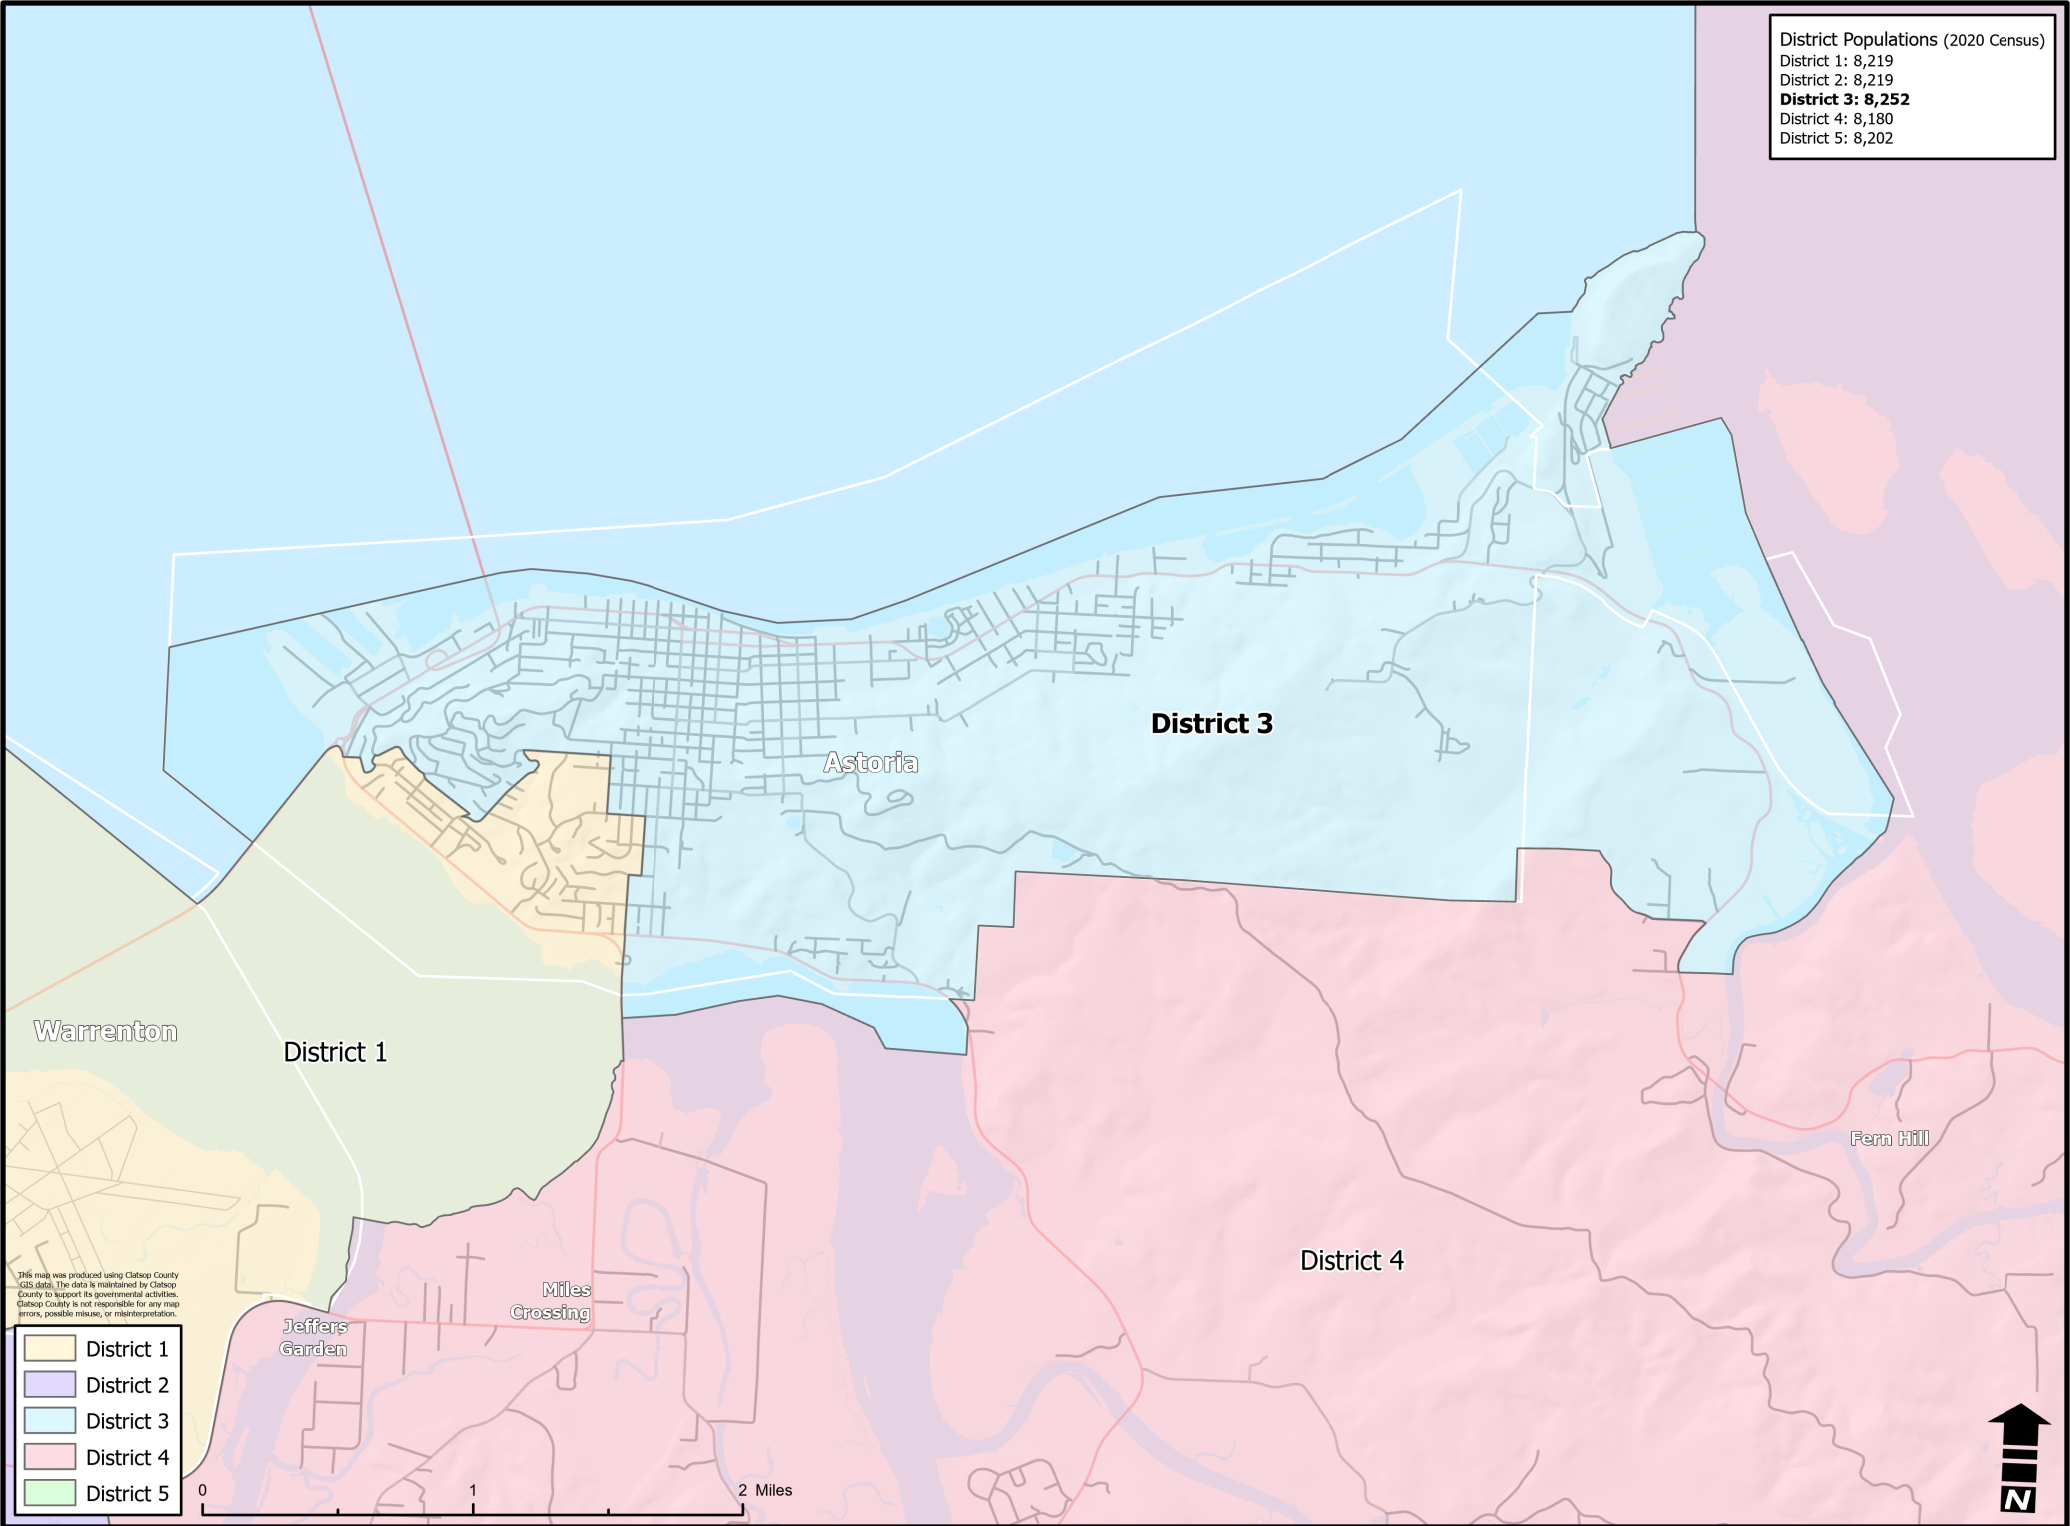

Clatsop County Commissioner District 3 | 2022

District Populations (2020 Census)	
District 1:	8,219
District 2:	8,219
District 3:	8,252
District 4:	8,180
District 5:	8,202

- District 1
- District 2
- District 3
- District 4
- District 5

0 1 2 Miles