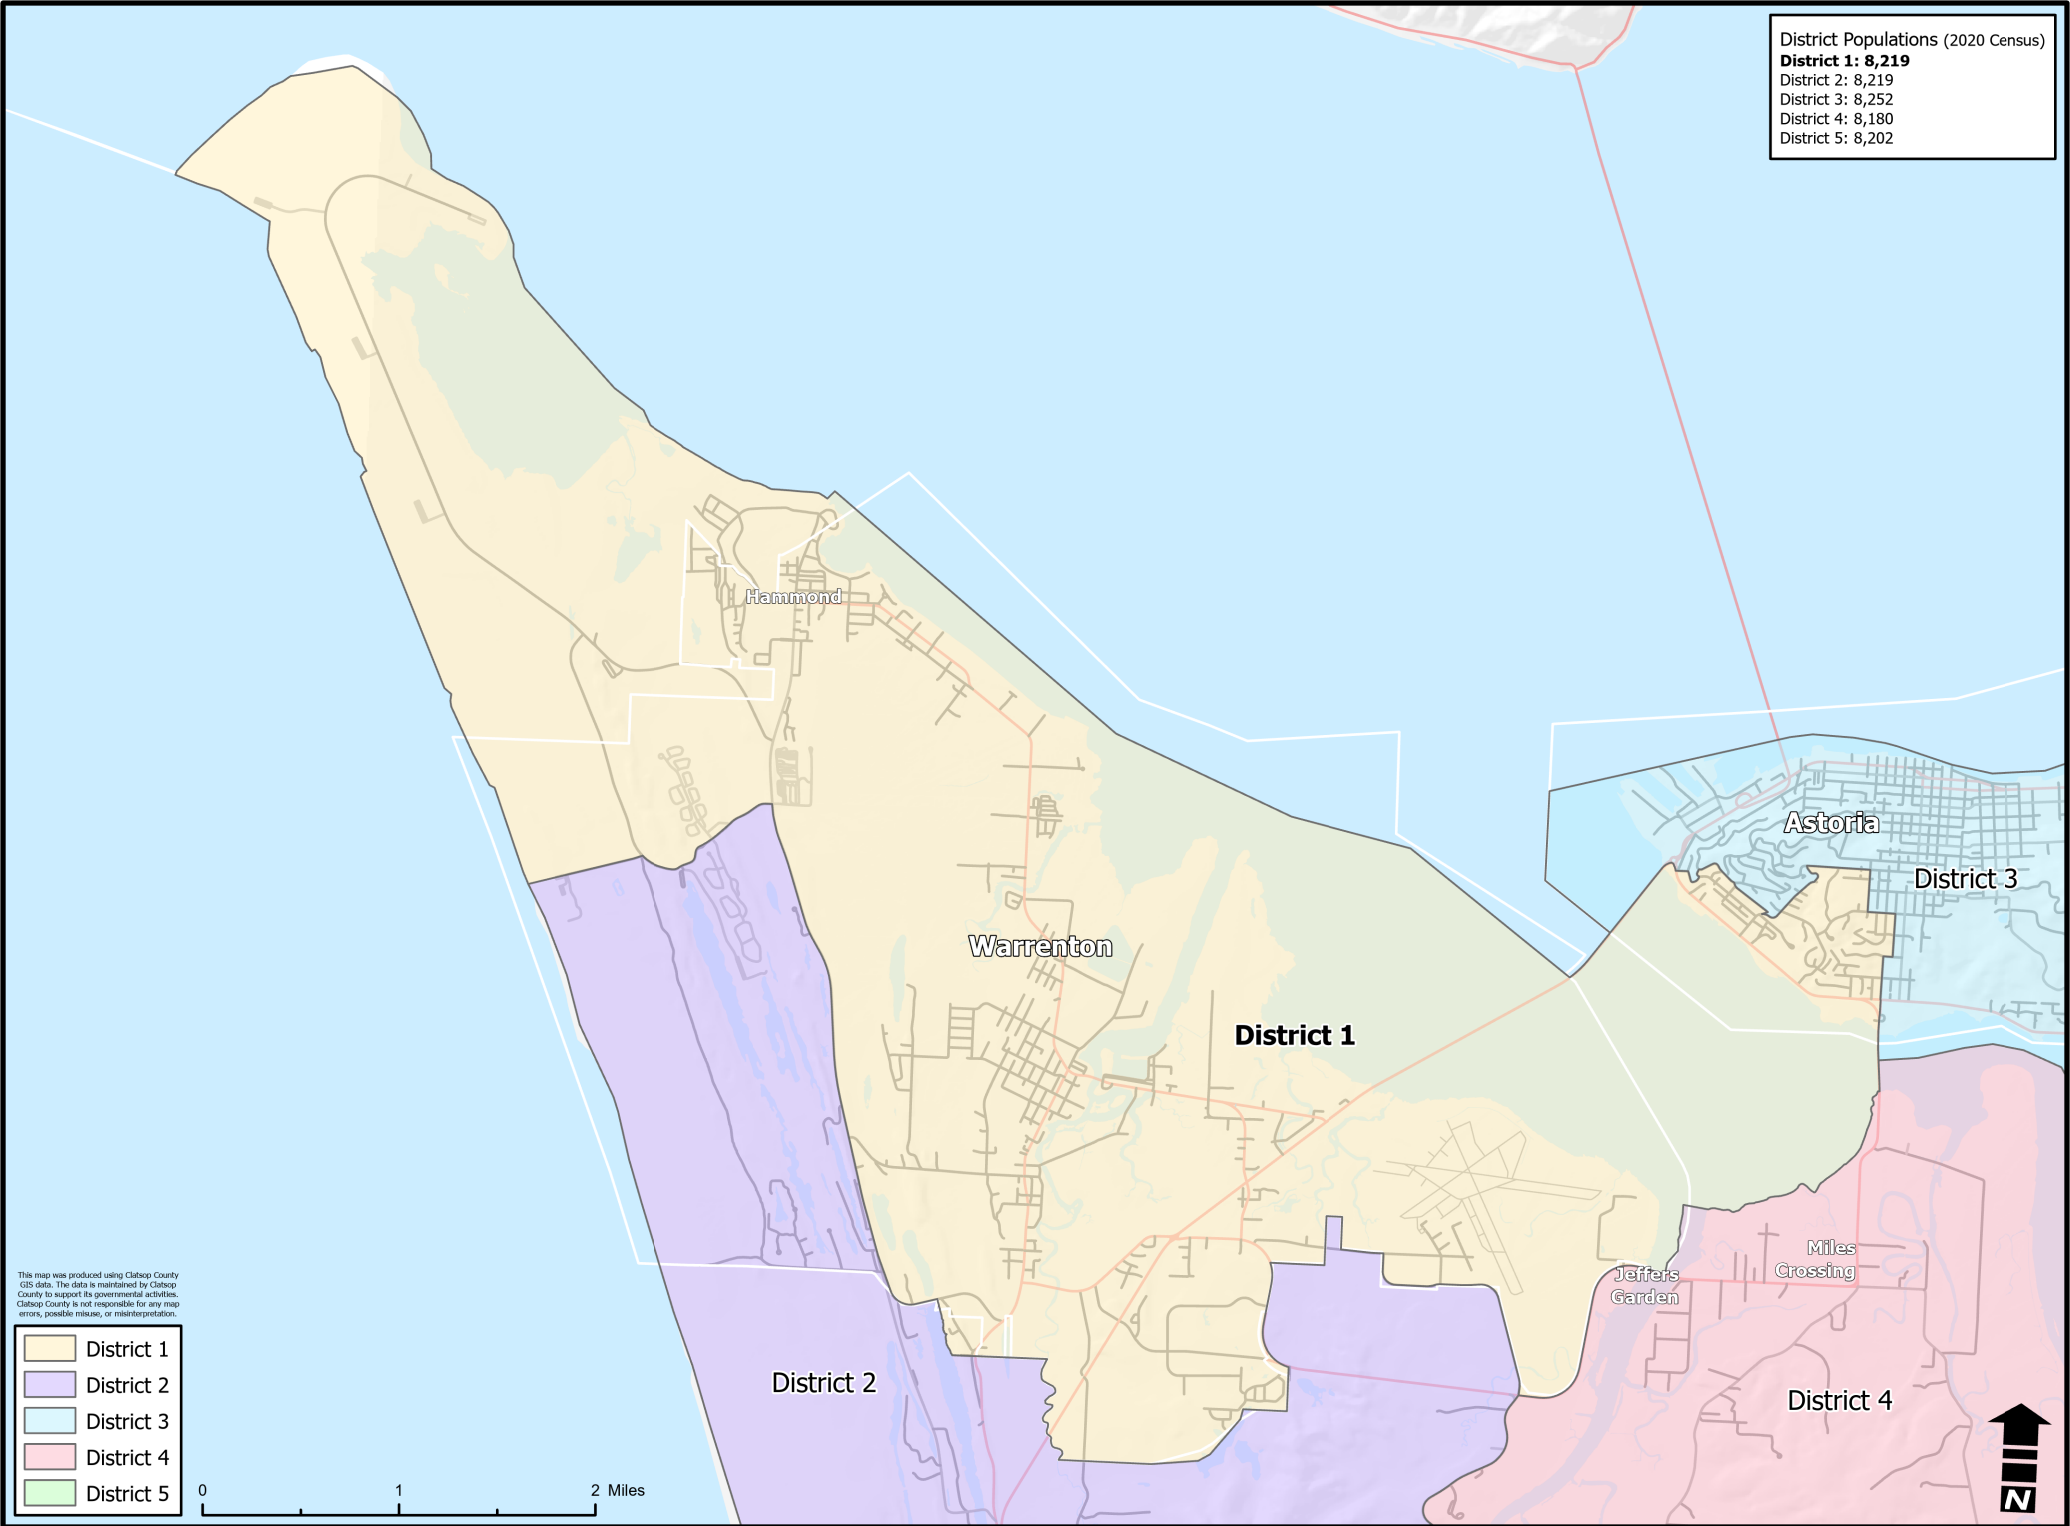

Clatsop County Commissioner District 1 | 2022

District Populations (2020 Census)	
District 1:	8,219
District 2:	8,219
District 3:	8,252
District 4:	8,180
District 5:	8,202

- District 1
- District 2
- District 3
- District 4
- District 5

0 1 2 Miles