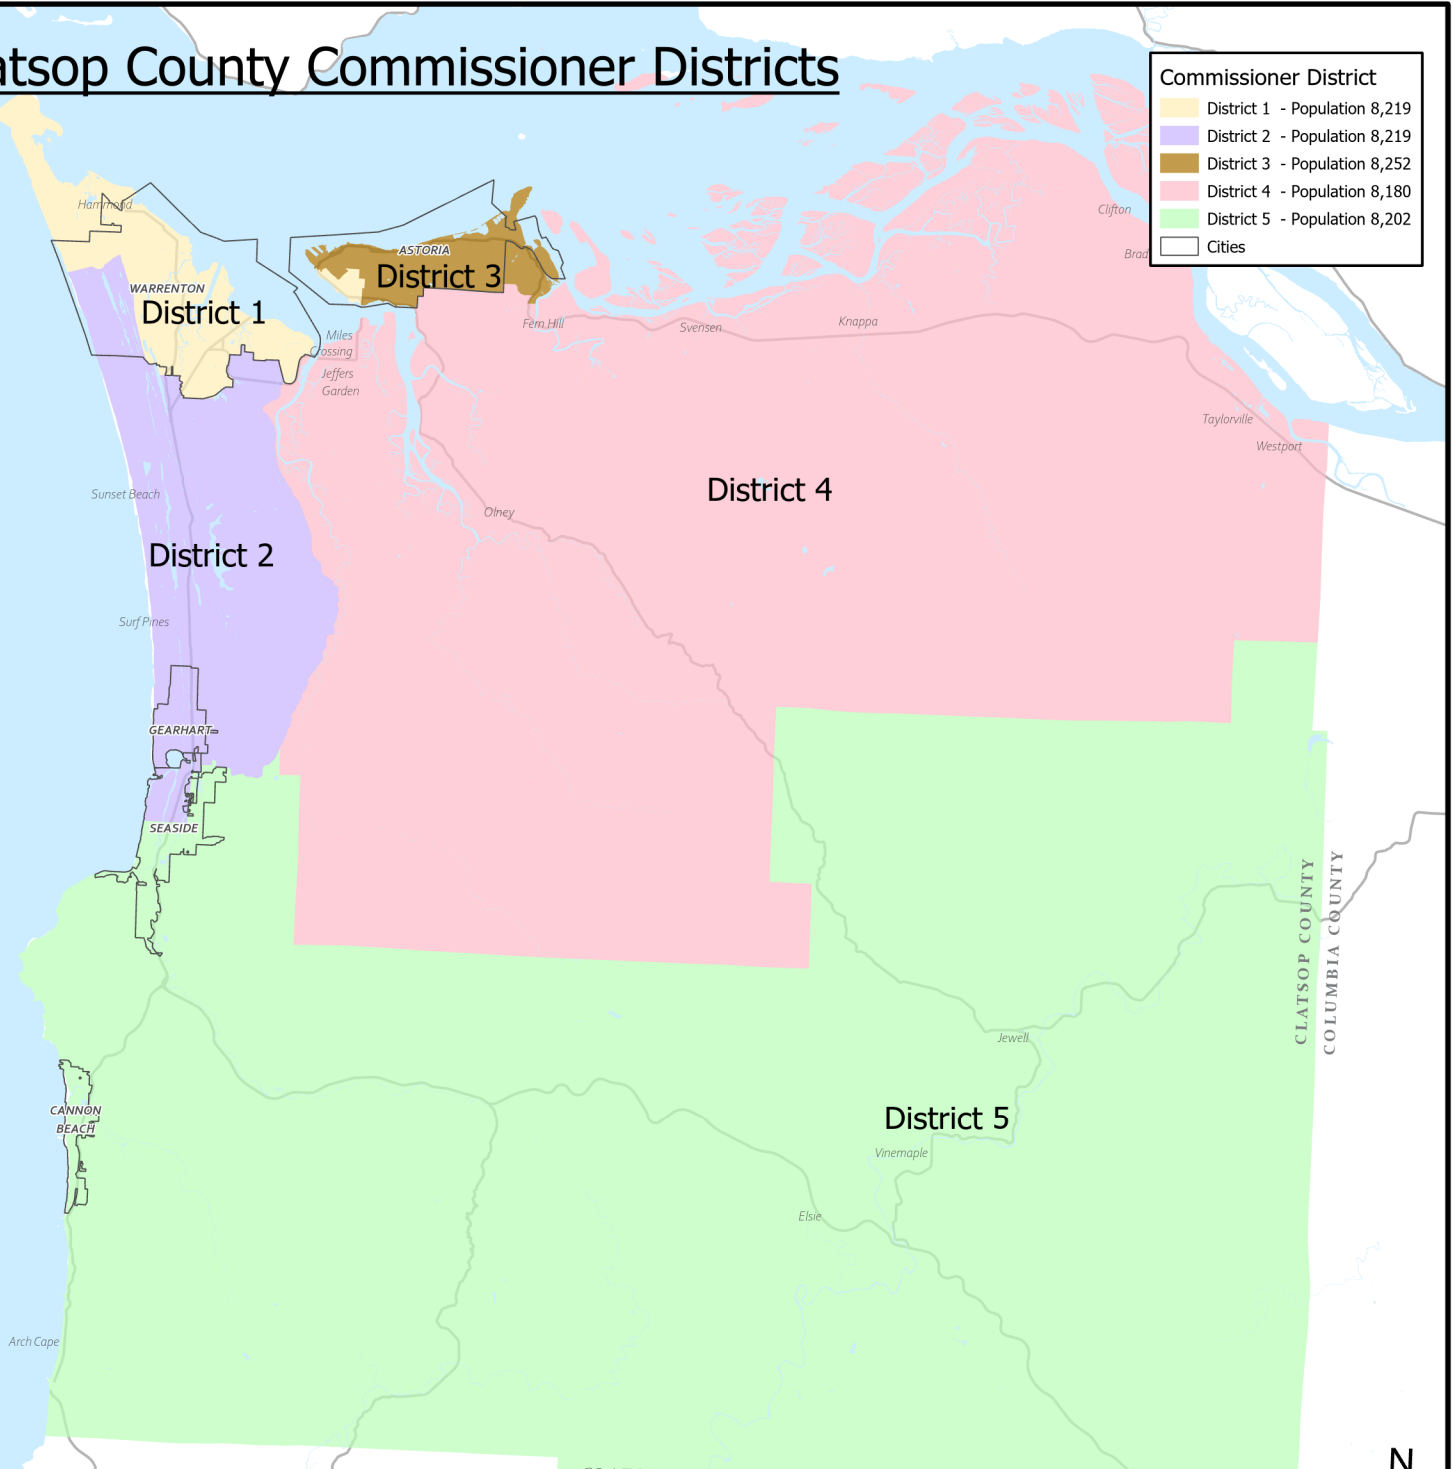

Clatsop County Commissioner Districts

Commissioner District	
	District 1 - Population 8,219
	District 2 - Population 8,219
	District 3 - Population 8,252
	District 4 - Population 8,180
	District 5 - Population 8,202
	Cities

This map was produced using Clatsop County GIS data. The data is maintained by Clatsop County to support its governmental activities. Clatsop County is not responsible for any map errors, possible misuse, or misinterpretation.
 By: Krysta Houseknecht - gisinfo@co.clatsop.or.us